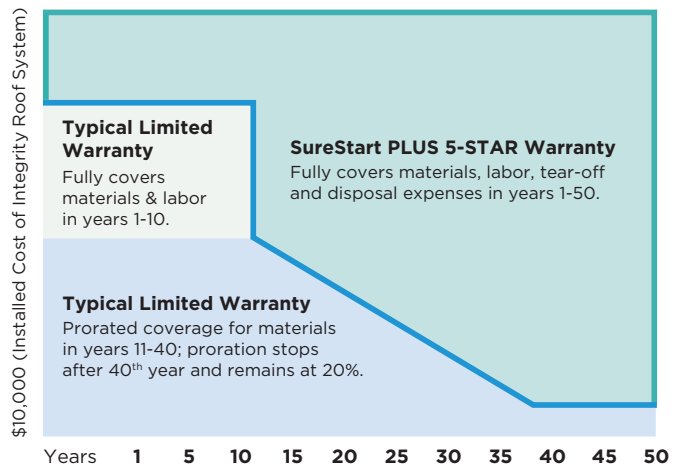

CertainTeed's SureStart PLUS 5-STAR Protection versus Limited Lifetime Warranty

Warranty coverage comparison over time
(Example is for a residential home; see warranty for details)

With SureStart PLUS protection, the amount of coverage remains constant for the full term of the warranty.